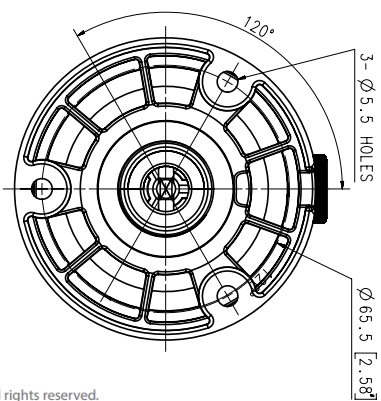

Appearance
Unit : mm [inch]