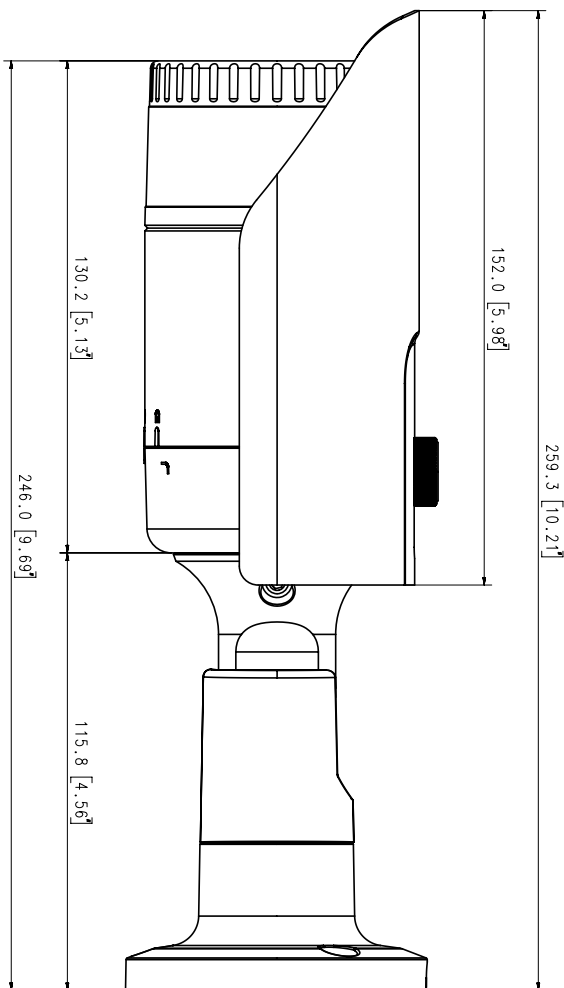

Appearance
Unit : mm [inch]