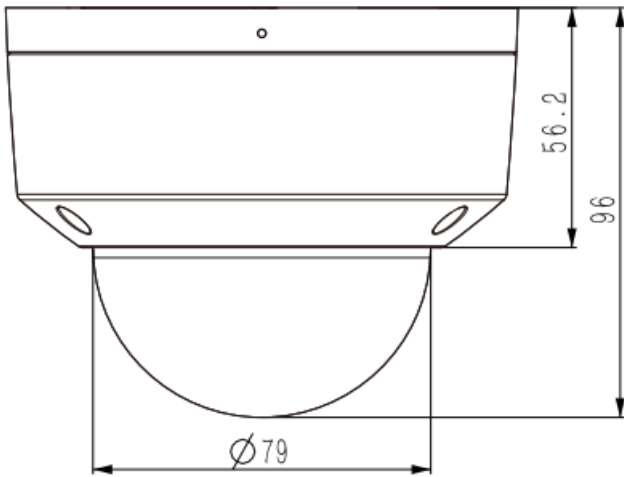

Tiandy

DIMENSIONS (Unit: mm)

ACCESSORIES

Tiandy Technologies Co.,Ltd.

Email: sales@tiandy.com
Website: en.tiandy.com

Tel: +86-22-58596065
Fax: +86-22-58596048