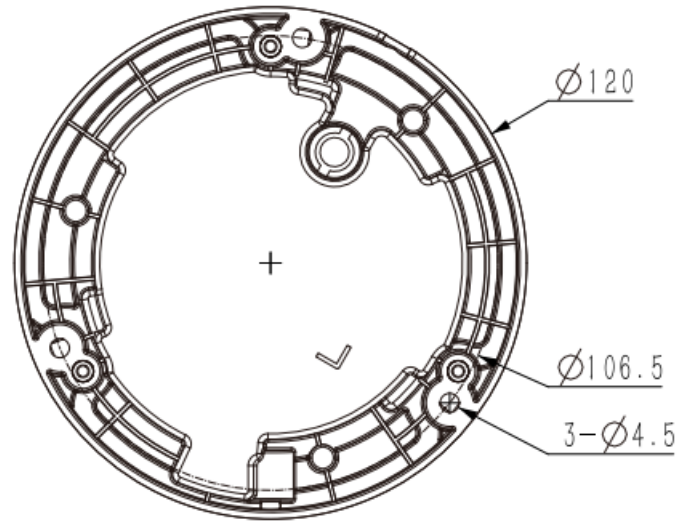

Tiandy

Image	
Max. Resolution	1920x1080@30fps
Main Stream	PAL: 25fps(1920x1080,1280x720,640x480,704x576) NTSC: 30fps(1920x1080,1280x720,640x480,704x480)
Sub Stream	PAL:25fps(704x576,704x288,640x360,352x288) NTSC:30fps(704x480,704x240,640x360,352x240)
Third Stream	N/A
BLC	Yes
HLC	Yes
AGC	Yes
3D DNR	Yes
White Balance	Auto/Semi-auto/Manual/Sunny/Natural light/Warm light/Sodium lamp/Incandescent lamp/Locked white balance
ROI	8 regions
Corridor mode	N/A
EIS	N/A
OSD	1region;16*16/32*32/48*48
Picture Overlay	N/A
Privacy Mask	4 regions
Defog	Yes
Feature	
Alarm Trigger	Motion Detection;Mask Alarm;Disk Full;Disk R/W Error;IP Address Conflict
Linkage Method	trigger recording;trigger capture;notify surveillance center
Video Analytics	N/A

Tiandy

DIMENSIONS (Unit: mm)

ACCESSORIES

A25

A29

A35

A36

Tiandy Technologies Co.,Ltd.