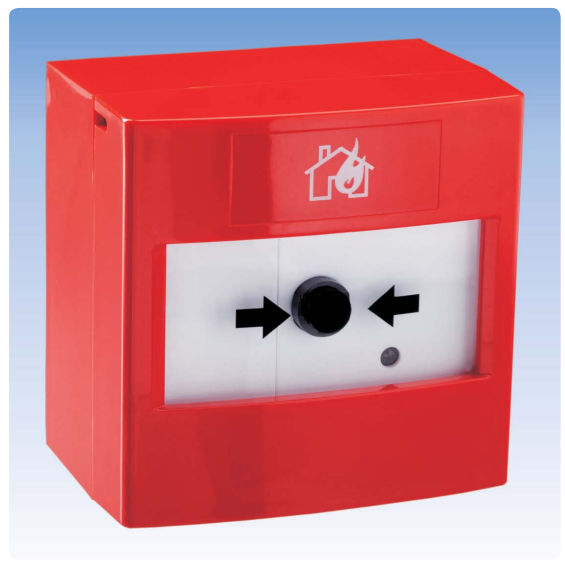

Manual Radio Call Point FI700/RF/MCP

- **Bi-directional digital communication with RF Interface FI7x0/RF/W2W**
- **Single-action activation by pressing the plastic pane**
- **Easy resetting of plastic pane**
- **Operating instructions by means of standardised symbols**
- **High range of radio transmission – up to 3km**
- **Long battery life – up to 5 years**

Description

The Manual Radio Call Point FI700/RF/MCP is integrated in a red plastic housing and communicates with the fire detection control panel via a loop RF Interface FI7x0/RF/W2W or a conventional RF Interface FI7x0/RF/CWE. The radio call point is especially suitable for areas where cabling is impossible or uneconomical. The detector is activated by pressing the non-breakable plastic pane. By means of a special key, the pane can be put back to the idle position, thereby resetting the detector. The bi-colour LED indicates the activated condition of the detector as well as further operating conditions.

The RF system is configured by means of the PC software WireEx. During the configuration process, the address of the manual call point is set in the range 2 to 240.

Two batteries are accommodated in the detector. Normally, the detector is powered by the main battery. However, if the main battery fails, the secondary battery powers the detector.